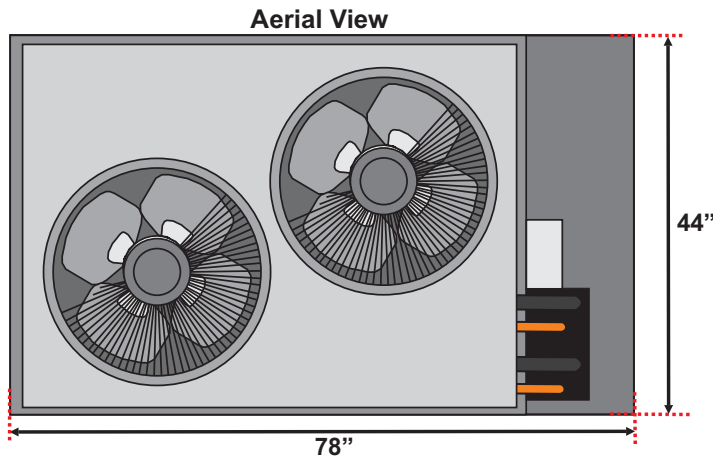

WHALEY PRODUCTS INC.

P.O. Box 817, BURKBURNETT, TX 76354

PH: 940-569-4116 FAX: 940-569-4247 WWW.WATERCHILLERSYSTEMS.COM

Air Cooled Portable Chiller Model SAP10D-4-PT

Model #: SAP10D-4-PT
Nominal Tons: 10 Ton
KW: 35.1
BTU/hr: 120,000
Pump Configuration: Single
Voltage: 460/3
Unit FLA (1 On Compressor): 12.5
Unit FLA (2 On Compressors): 21.6
Supply Pump HP: 2 HP
Circ Pump HP: N/A
Max Flow: 24 gpm
Insulated Poly Tank Size: 40gal
Length: 78"
Width: 44"
Height: 84"
Number of Compressors: 2
Inlet/Outlet Connections: 1ea 1.25"