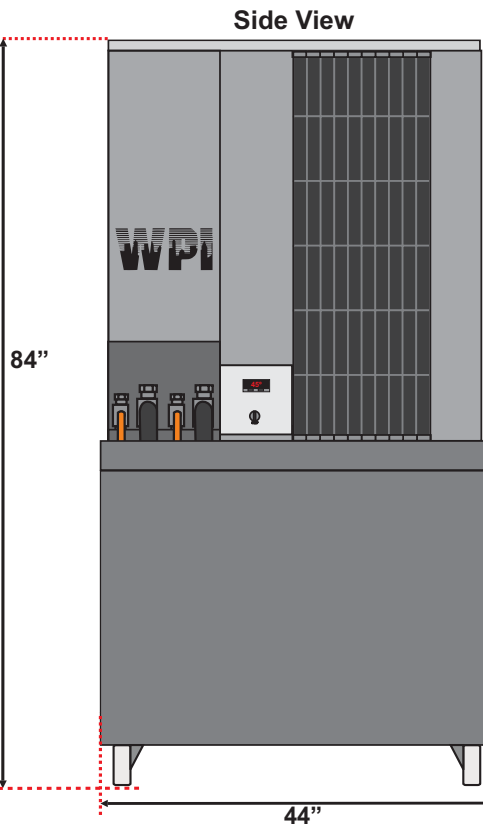

WHALEY PRODUCTS INC.

P.O. Box 817, BURKBURNETT, TX 76354

PH: 940-569-4116 FAX: 940-569-4247 WWW.WATERCHILLERSYSTEMS.COM

Air Cooled Portable Chiller Model SAP10D-4-PT

Model #: SAP10D-4-PT
Nominal Tons: 10 Ton
KW: 35.1
BTU/hr: 120,000
Pump Configuration: Single
Voltage: 460/3
Unit FLA (1 On Compressor): 12.5
Unit FLA (2 On Compressors): 21.6
Supply Pump HP: 2 HP
Circ Pump HP: N/A
Max Flow: 24 gpm
Insulated Poly Tank Size: 40gal
Length: 78"
Width: 44"
Height: 84"
Number of Compressors: 2
Inlet/Outlet Connections: 1ea 1.25"