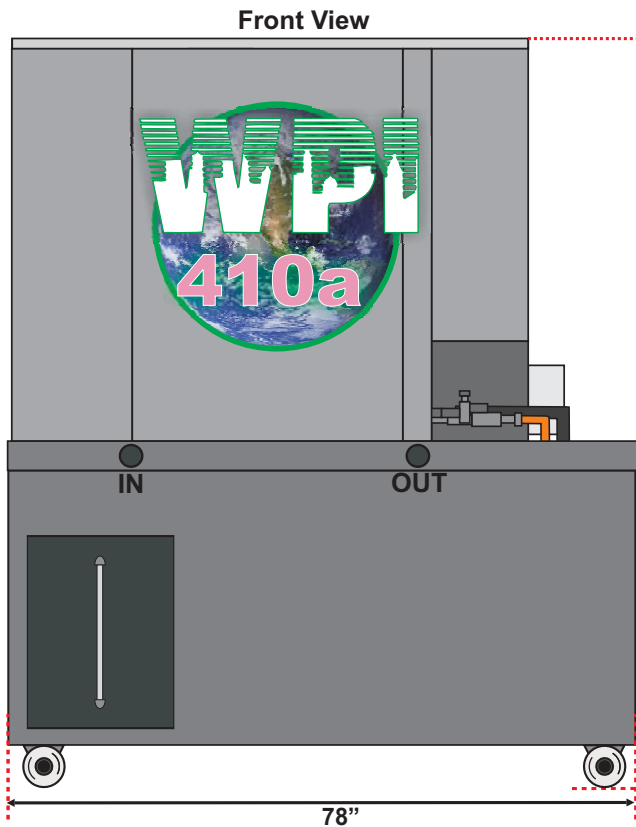

WHALEY PRODUCTS INC.

P.O. Box 817, BURKBURNETT, TX 76354

PH: 940-569-4116 FAX: 940-569-4247 WWW.WATERCHILLERSYSTEMS.COM

Air Cooled Portable Chiller Model SAP10D-4-PT

Model #: SAP10D-4-PT
Nominal Tons: 10 Ton
KW: 35.1
BTU/hr: 120,000
Pump Configuration: Single
Voltage: 460/3
Unit FLA (1 On Compressor): 12.5
Unit FLA (2 On Compressors): 21.6
Supply Pump HP: 2 HP
Circ Pump HP: N/A
Max Flow: 24 gpm
Insulated Poly Tank Size: 40gal
Length: 78"
Width: 44"
Height: 84"
Number of Compressors: 2
Inlet/Outlet Connections: 1ea 1.25"