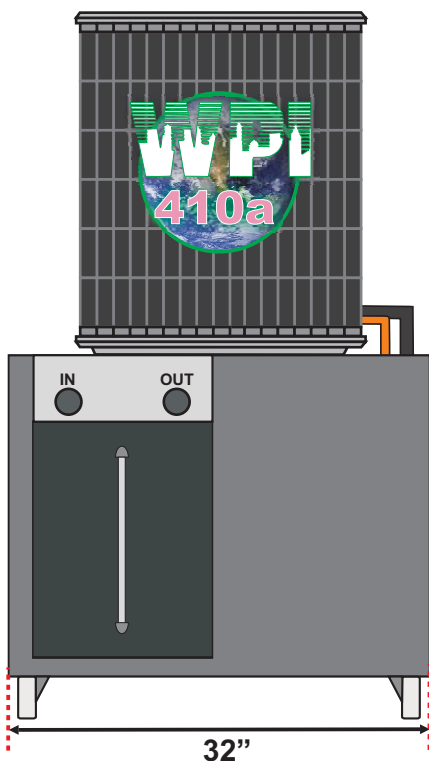

## Air Cooled Portable Chiller Model SAP2-2-PT

Made in the USA

Aerial View

Model #: SAP2-2-PT  
Nominal Tons: 2 Ton  
KW: 7  
BTU/hr: 24,000  
Pump Configuration: Single  
Voltage: 208-230/1  
Unit FLA: 19.5  
Supply Pump HP: 0.5HP  
Circ Pump HP: N/A  
Max Flow: 4.8gpm  
Insulated Poly Tank Size: 15gal  
Length: 32"  
Width: 32"  
Height: 60"  
Number of Compressors: 1  
Inlet/Outlet Connections: 0.75"

Left Side View

Front View

Right Side View