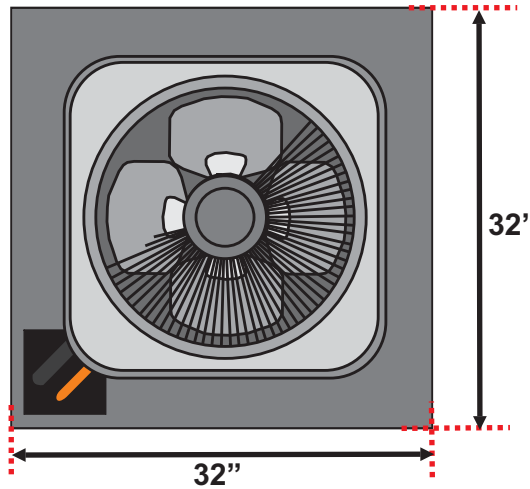

## Air Cooled Portable Chiller Model SAP2-2-PT

Made in the USA

Aerial View

Model #: SAP2-2-PT  
Nominal Tons: 2 Ton  
KW: 7  
BTU/hr: 24,000  
Pump Configuration: Single  
Voltage: 208-230/1  
Unit FLA: 19.5  
Supply Pump HP: 0.5HP  
Circ Pump HP: N/A  
Max Flow: 4.8gpm  
Insulated Poly Tank Size: 15gal  
Length: 32"  
Width: 32"  
Height: 60"  
Number of Compressors: 1  
Inlet/Outlet Connections: 0.75"

Left Side View

Front View

Right Side View