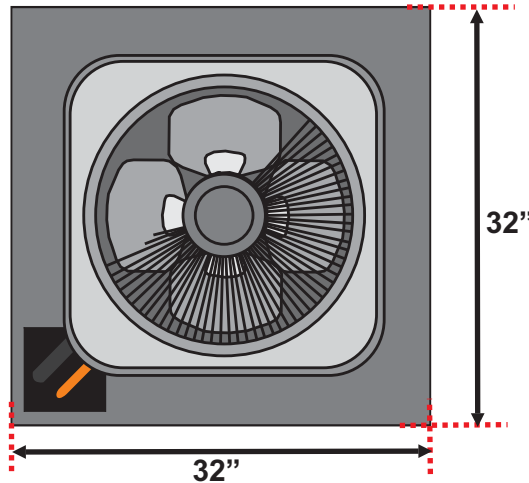

WHALEY PRODUCTS INC.

P.O. Box 817, BURKBURNETT, TX 76354

PH: 940-569-4116 FAX: 940-569-4247 WWW.WATERCHILLERSYSTEMS.COM

Air Cooled Portable Chiller Model SAP3-2-PT

Made In the USA

Aerial View

Model #: SAP3-2-PT
Nominal Tons: 3 Ton
KW: 10.5
BTU/hr: 36,000
Pump Configuration: Single
Voltage: 208-230/1
Unit FLA: 26.5
Supply Pump HP: 1 HP
Circ Pump HP: N/A
Max Flow: 7.2 gpm
Insulated Poly Tank Size: 15gal
Length: 32"
Width: 32"
Height: 64"
Number of Compressors: 1
Inlet/Outlet Connections: 1"

Left Side View

Front View

Right Side View