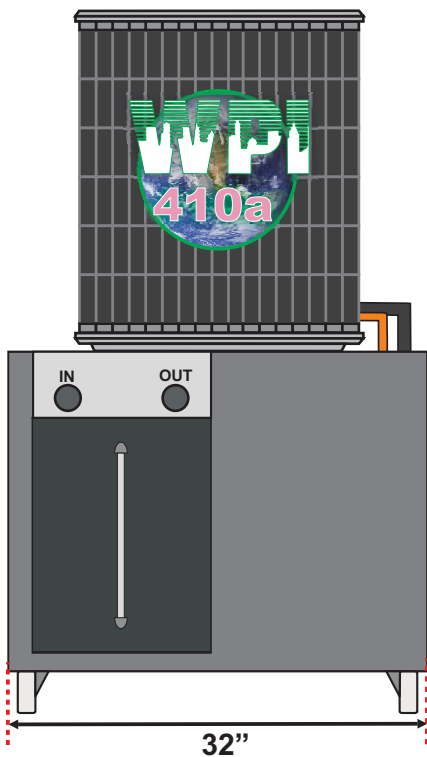

WHALEY PRODUCTS INC.

P.O. Box 817, BURKBURNETT, TX 76354

PH: 940-569-4116 FAX: 940-569-4247 WWW.WATERCHILLERSYSTEMS.COM

Air Cooled Portable Chiller Model SAP3-2-PT

Made In the USA

Aerial View

Model #: SAP3-2-PT
Nominal Tons: 3 Ton
KW: 10.5
BTU/hr: 36,000
Pump Configuration: Single
Voltage: 208-230/1
Unit FLA: 26.5
Supply Pump HP: 1 HP
Circ Pump HP: N/A
Max Flow: 7.2 gpm
Insulated Poly Tank Size: 15gal
Length: 32"
Width: 32"
Height: 64"
Number of Compressors: 1
Inlet/Outlet Connections: 1"

Left Side View

Front View

Right Side View