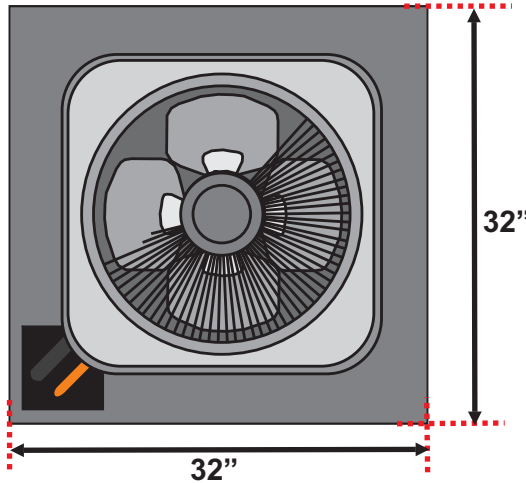

## Air Cooled Portable Chiller Model SAP3-3-PT

Made in the USA

Aerial View

Model #: SAP3-3-PT  
Nominal Tons: 3 Ton  
KW: 10.5  
BTU/hr: 36,000  
Pump Configuration: Single  
Voltage: 208-230/3  
Unit FLA: 15.5  
Supply Pump HP: 1 HP  
Circ Pump HP: N/A  
Max Flow: 7.2 gpm  
Insulated Poly Tank Size: 15gal  
Length: 32"  
Width: 32"  
Height: 68"  
Number of Compressors: 1  
Inlet/Outlet Connections: 1"

Left Side View

Front View

Right Side View