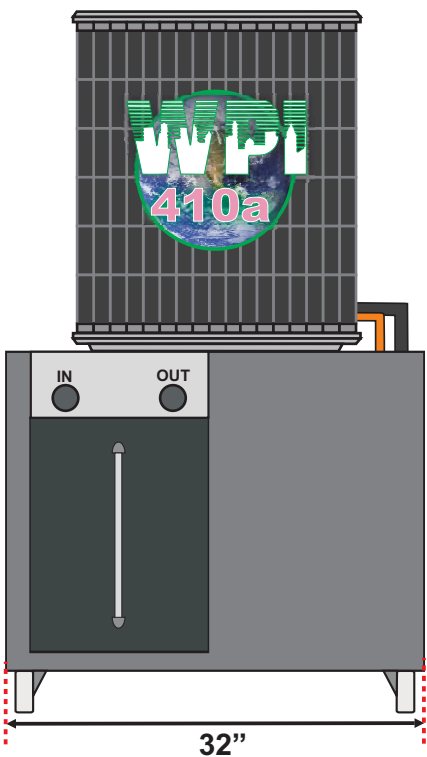

## Air Cooled Portable Chiller Model SAP3-3-PT

Made in the USA

Aerial View

Model #: SAP3-3-PT  
Nominal Tons: 3 Ton  
KW: 10.5  
BTU/hr: 36,000  
Pump Configuration: Single  
Voltage: 208-230/3  
Unit FLA: 15.5  
Supply Pump HP: 1 HP  
Circ Pump HP: N/A  
Max Flow: 7.2 gpm  
Insulated Poly Tank Size: 15gal  
Length: 32"  
Width: 32"  
Height: 68"  
Number of Compressors: 1  
Inlet/Outlet Connections: 1"

Left Side View

Front View

Right Side View