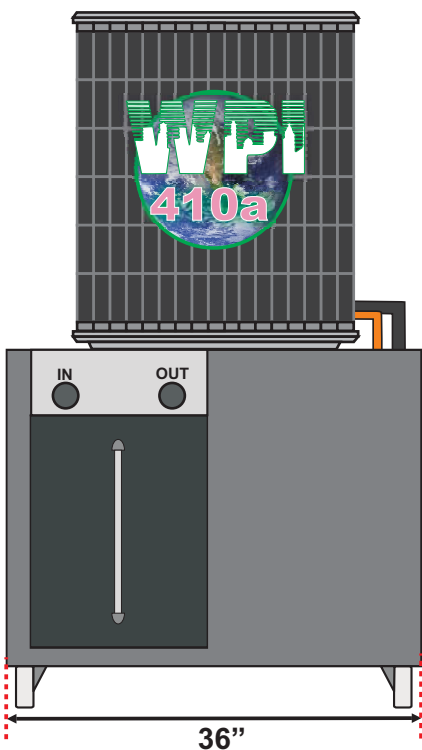

## Air Cooled Portable Chiller Model SAP3-4-2PT

Made in the USA

Aerial View

Model #: SAP3-4-2PT  
Nominal Tons: 3 Ton  
KW: 10.5  
BTU/hr: 36,000  
Pump Configuration: Dual  
Voltage: 460/3  
Unit FLA: 9.2  
Supply Pump HP: 1 HP  
Circ Pump HP: 0.5 HP  
Max Flow: 7.2 gpm  
Insulated Poly Tank Size: 15gal  
Length: 36"  
Width: 36"  
Height: 68"  
Number of Compressors: 1  
Inlet/Outlet Connections: 1"

Left Side View

Front View

Right Side View