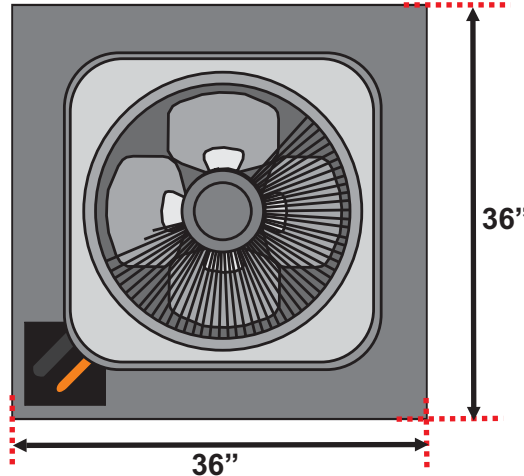

## Air Cooled Portable Chiller Model SAP3-4-2PT

Made in the USA

Aerial View

Model #: SAP3-4-2PT  
Nominal Tons: 3 Ton  
KW: 10.5  
BTU/hr: 36,000  
Pump Configuration: Dual  
Voltage: 460/3  
Unit FLA: 9.2  
Supply Pump HP: 1 HP  
Circ Pump HP: 0.5 HP  
Max Flow: 7.2 gpm  
Insulated Poly Tank Size: 15gal  
Length: 36"  
Width: 36"  
Height: 68"  
Number of Compressors: 1  
Inlet/Outlet Connections: 1"

Left Side View

Front View

Right Side View