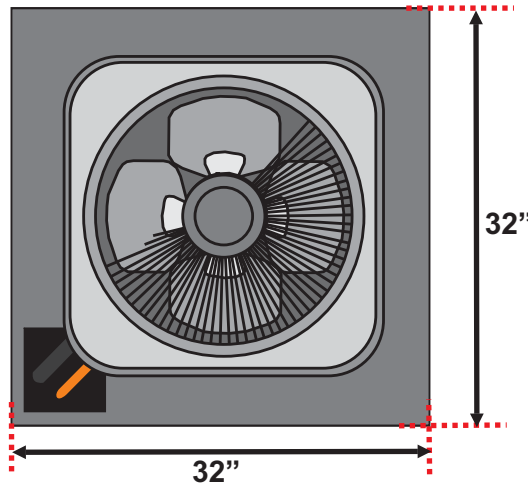

WHALEY PRODUCTS INC.

P.O. Box 817, BURKBURNETT, TX 76354

PH: 940-569-4116 FAX: 940-569-4247 WWW.WATERCHILLERSYSTEMS.COM

Air Cooled Portable Chiller Model SAP3-4-PT

Made in the USA

Aerial View

Model #: SAP3-4-PT
Nominal Tons: 3 Ton
KW: 10.5
BTU/hr: 36,000
Pump Configuration: Single
Voltage: 460/3
Unit FLA: 8.2
Supply Pump HP: 1 HP
Circ Pump HP: N/A
Max Flow: 7.2 gpm
Insulated Poly Tank Size: 15gal
Length: 32"
Width: 32"
Height: 68"
Number of Compressors: 1
Inlet/Outlet Connections: 1"

Left Side View

Front View

Right Side View