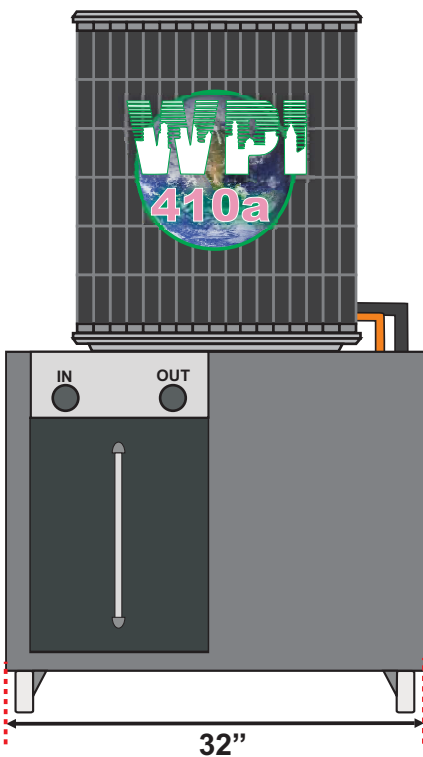

WHALEY PRODUCTS INC.

P.O. Box 817, BURKBURNETT, TX 76354

PH: 940-569-4116 FAX: 940-569-4247 WWW.WATERCHILLERSYSTEMS.COM

Air Cooled Portable Chiller Model SAP3-4-PT

Made in the USA

Aerial View

Model #: SAP3-4-PT
Nominal Tons: 3 Ton
KW: 10.5
BTU/hr: 36,000
Pump Configuration: Single
Voltage: 460/3
Unit FLA: 8.2
Supply Pump HP: 1 HP
Circ Pump HP: N/A
Max Flow: 7.2 gpm
Insulated Poly Tank Size: 15gal
Length: 32"
Width: 32"
Height: 68"
Number of Compressors: 1
Inlet/Outlet Connections: 1"

Left Side View

Front View

Right Side View