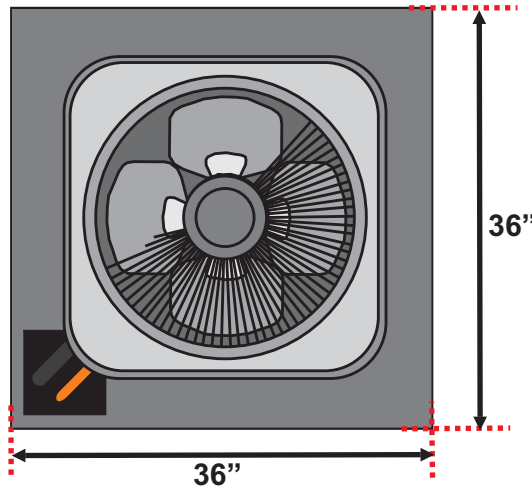

WHALEY PRODUCTS INC.

P.O. Box 817, BURKBURNETT, TX 76354

PH: 940-569-4116 FAX: 940-569-4247 WWW.WATERCHILLERSYSTEMS.COM

Air Cooled Portable Chiller Model SAP4-2-2PT

Made In the USA

Aerial View

Model #: SAP4-2-2PT
Nominal Tons: 4 Ton
KW: 14
BTU/hr: 48,000
Pump Configuration: Single
Voltage: 208-230/1
Unit FLA:37.7
Supply Pump HP: 1 HP
Circ Pump HP:0.5 HP
Max Flow: 9.6gpm
Insulated Poly Tank Size: 30gal
Length: 36"
Width: 36"
Height: 72"
Number of Compressors: 1
Inlet/Outlet Connections: 1"

Left Side View

Front View

Right Side View