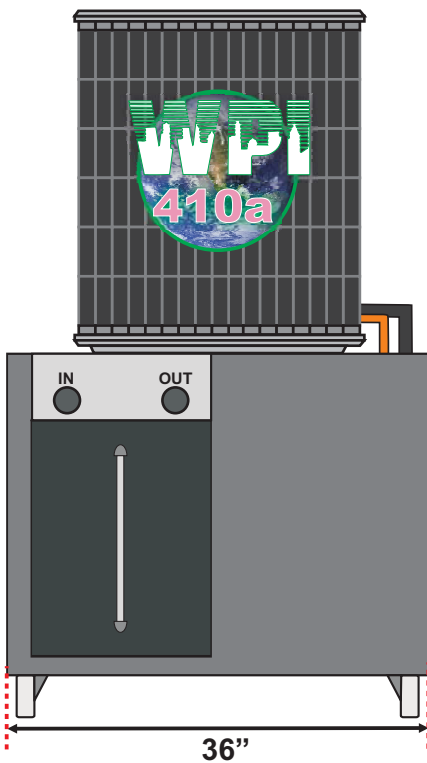

WHALEY PRODUCTS INC.

P.O. Box 817, BURKBURNETT, TX 76354

PH: 940-569-4116 FAX: 940-569-4247 WWW.WATERCHILLERSYSTEMS.COM

Air Cooled Portable Chiller Model SAP4-2-2PT

Made In the USA

Aerial View

Model #: SAP4-2-2PT
Nominal Tons: 4 Ton
KW: 14
BTU/hr: 48,000
Pump Configuration: Single
Voltage: 208-230/1
Unit FLA:37.7
Supply Pump HP: 1 HP
Circ Pump HP:0.5 HP
Max Flow: 9.6gpm
Insulated Poly Tank Size: 30gal
Length: 36"
Width: 36"
Height: 72"
Number of Compressors: 1
Inlet/Outlet Connections: 1"

Left Side View

Front View

Right Side View