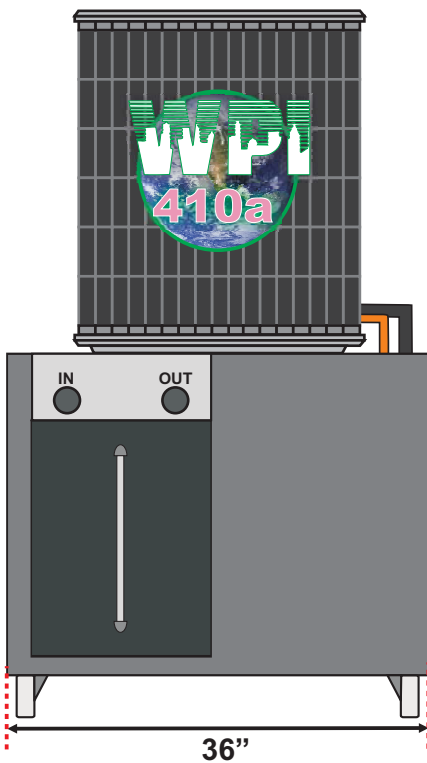

WHALEY PRODUCTS INC.

P.O. Box 817, BURKBURNETT, TX 76354

PH: 940-569-4116 FAX: 940-569-4247 WWW.WATERCHILLERSYSTEMS.COM

Air Cooled Portable Chiller Model SAP4-2-PT

Made in the USA

Aerial View

Model #: SAP4-2-PT
Nominal Tons: 4 Ton
KW: 14
BTU/hr: 48,000
Pump Configuration: Single
Voltage: 208-230/1
Unit FLA: 32.3
Supply Pump HP: 1 HP
Circ Pump HP: N/A
Max Flow: 9.6gpm
Insulated Poly Tank Size: 30gal
Length: 36"
Width: 36"
Height: 72"
Number of Compressors: 1
Inlet/Outlet Connections: 1"

Left Side View

Front View

Right Side View