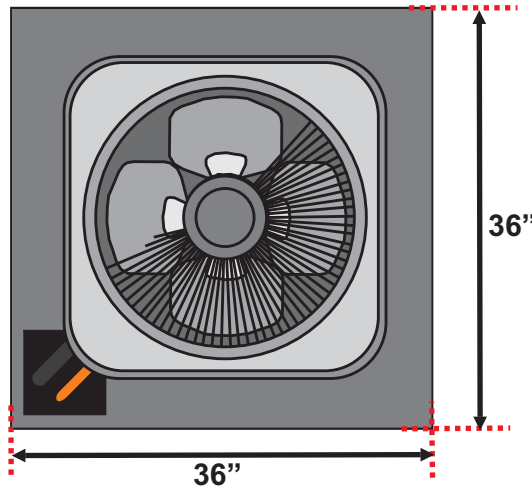

WHALEY PRODUCTS INC.

P.O. Box 817, BURKBURNETT, TX 76354

PH: 940-569-4116 FAX: 940-569-4247 WWW.WATERCHILLERSYSTEMS.COM

Air Cooled Portable Chiller Model SAP4-2-PT

Made in the USA

Aerial View

Model #: SAP4-2-PT
Nominal Tons: 4 Ton
KW: 14
BTU/hr: 48,000
Pump Configuration: Single
Voltage: 208-230/1
Unit FLA: 32.3
Supply Pump HP: 1 HP
Circ Pump HP: N/A
Max Flow: 9.6gpm
Insulated Poly Tank Size: 30gal
Length: 36"
Width: 36"
Height: 72"
Number of Compressors: 1
Inlet/Outlet Connections: 1"

Left Side View

Front View

Right Side View