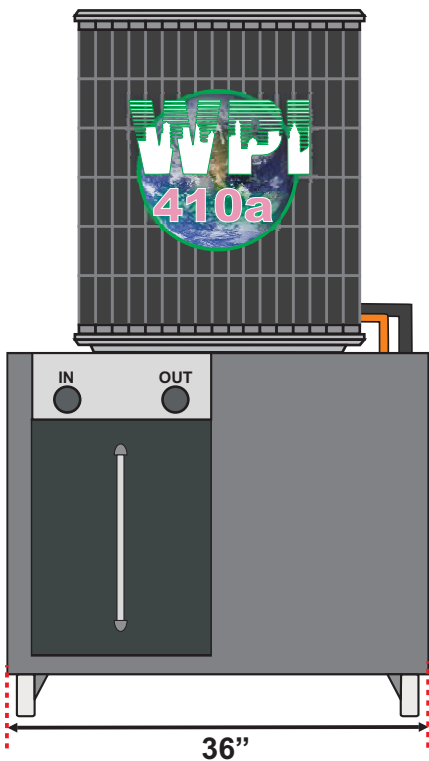

WHALEY PRODUCTS INC.

P.O. Box 817, BURKBURNETT, TX 76354

PH: 940-569-4116 FAX: 940-569-4247 WWW.WATERCHILLERSYSTEMS.COM

Air Cooled Portable Chiller Model SAP4-3-2PT

Made in the USA

Model #: SAP4-3-2PT
Nominal Tons: 4 Ton
KW: 14
BTU/hr: 48,000
Pump Configuration: Dual
Voltage: 208-230/3
Unit FLA: 21.6
Supply Pump HP: 1 HP
Circ Pump HP: 0.5 HP
Max Flow: 9.6gpm
Insulated Poly Tank Size: 30gal
Length: 36"
Width: 36"
Height: 64"
Number of Compressors: 1
Inlet/Outlet Connections: 1"

Left Side View

Front View

Right Side View