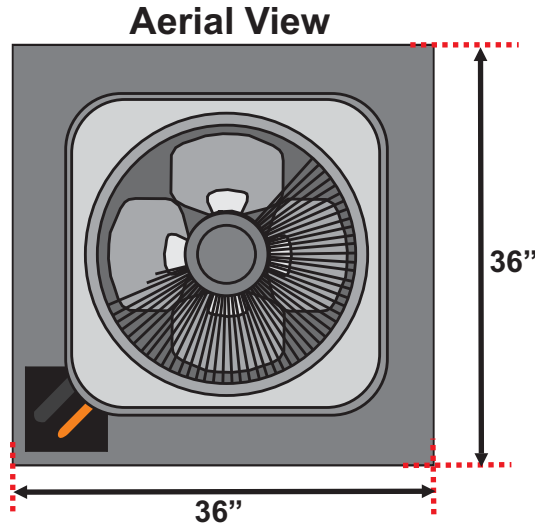

WHALEY PRODUCTS INC.

P.O. Box 817, BURKBURNETT, TX 76354

PH: 940-569-4116 FAX: 940-569-4247 WWW.WATERCHILLERSYSTEMS.COM

Air Cooled Portable Chiller Model SAP4-3-2PT

Made in the USA

Model #: SAP4-3-2PT
Nominal Tons: 4 Ton
KW: 14
BTU/hr: 48,000
Pump Configuration: Dual
Voltage: 208-230/3
Unit FLA: 21.6
Supply Pump HP: 1 HP
Circ Pump HP: 0.5 HP
Max Flow: 9.6gpm
Insulated Poly Tank Size: 30gal
Length: 36"
Width: 36"
Height: 64"
Number of Compressors: 1
Inlet/Outlet Connections: 1"

Left Side View

Front View

Right Side View