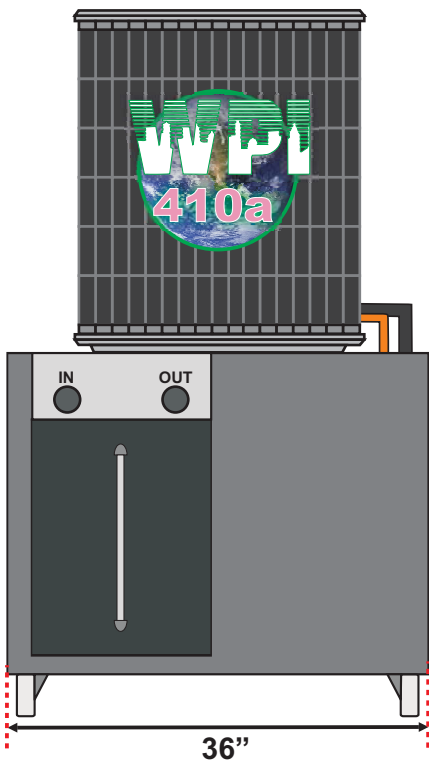

## Air Cooled Portable Chiller Model SAP4-3-PT

Made in the USA

Model #: SAP4-3-PT  
Nominal Tons: 4 Ton  
KW: 14  
BTU/hr: 48,000  
Pump Configuration: Single  
Voltage: 208-230/3  
Unit FLA: 19.4  
Supply Pump HP: 1 HP  
Circ Pump HP: N/A  
Max Flow: 9.6gpm  
Insulated Poly Tank Size: 30gal  
Length: 36"  
Width: 36"  
Height: 64"  
Number of Compressors: 1  
Inlet/Outlet Connections: 1"

Left Side View

Front View

Right Side View