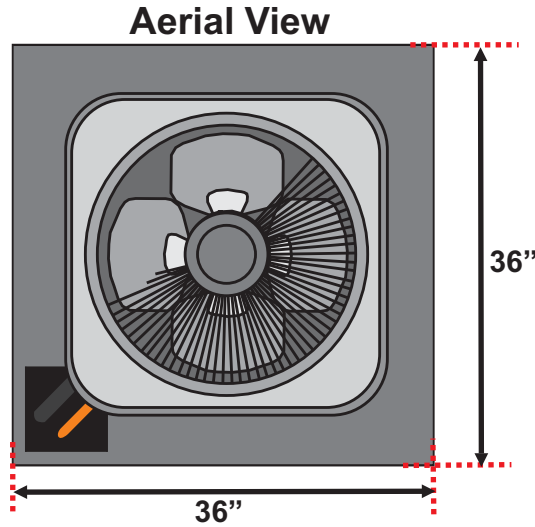

## Air Cooled Portable Chiller Model SAP4-3-PT

Made in the USA

Model #: SAP4-3-PT  
Nominal Tons: 4 Ton  
KW: 14  
BTU/hr: 48,000  
Pump Configuration: Single  
Voltage: 208-230/3  
Unit FLA: 19.4  
Supply Pump HP: 1 HP  
Circ Pump HP: N/A  
Max Flow: 9.6gpm  
Insulated Poly Tank Size: 30gal  
Length: 36"  
Width: 36"  
Height: 64"  
Number of Compressors: 1  
Inlet/Outlet Connections: 1"

Left Side View

Front View

Right Side View